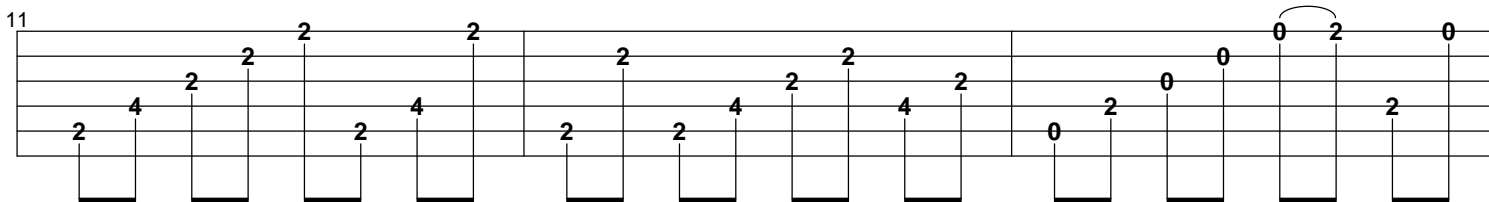

Gone Too Soon

Phil Heywood (from the Cicle Tour CD)

A Tabpig production
Copyright - Phil Heywood
Used by permission

t=160