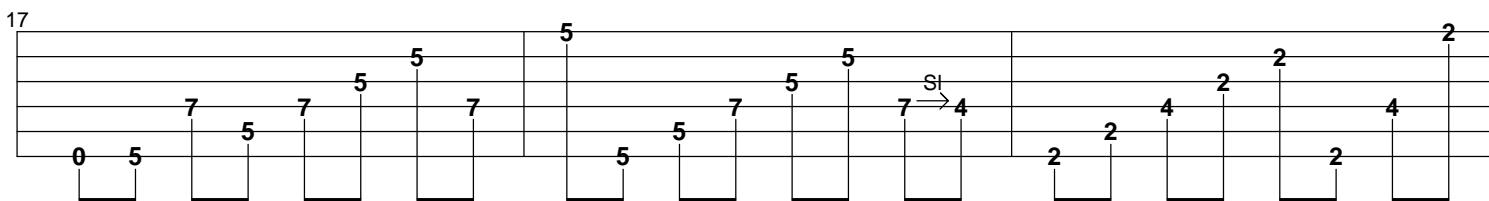

Gone Too Soon

Phil Heywood (from the Cicle Tour CD)

A Tabpig production
Copyright - Phil Heywood
Used by permission

t=160