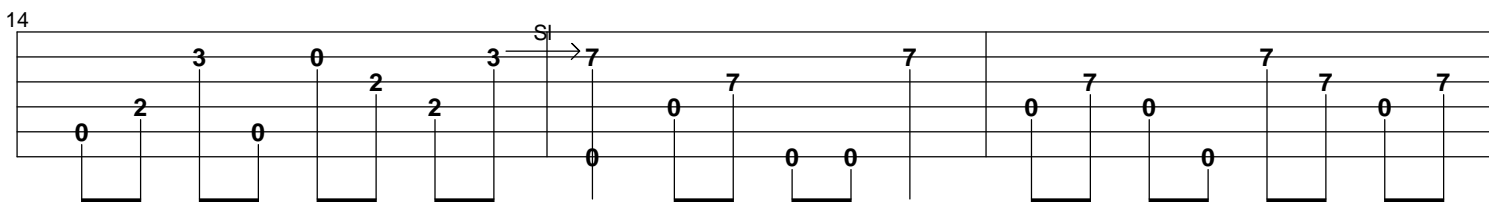

Gone Too Soon

Phil Heywood (from the Cicle Tour CD)

A Tabpig production
Copyright - Phil Heywood
Used by permission

t=160