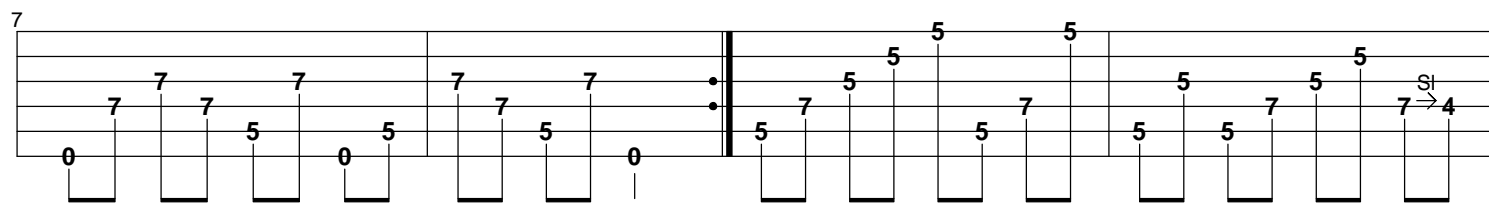

Gone Too Soon

Phil Heywood (from the Cicle Tour CD)

A Tabpig production
Copyright - Phil Heywood
Used by permission

t=160